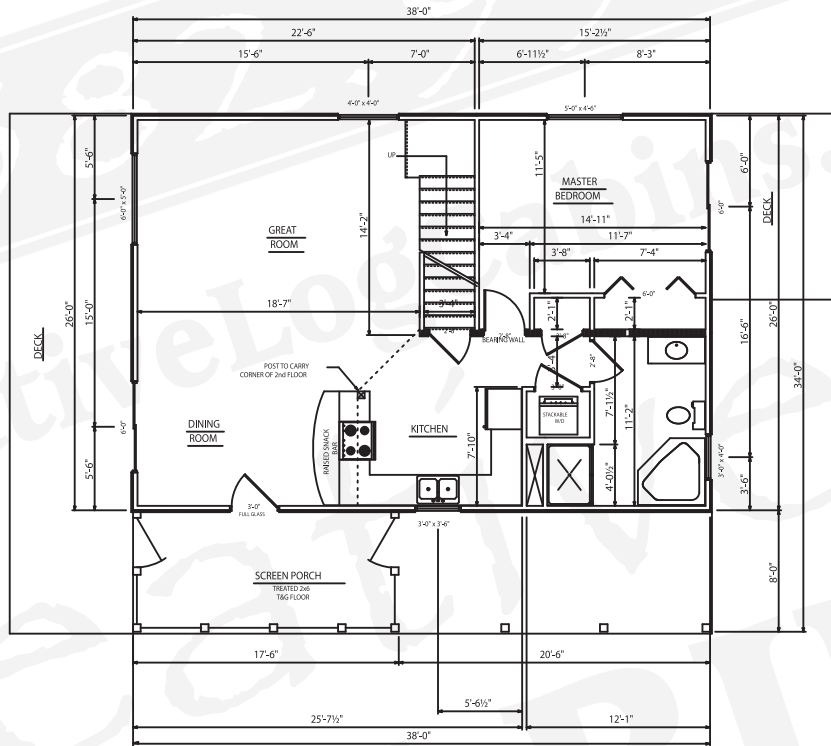

Foundation Plan

FIRST FLOOR PLAN

988 SQ.FT.

LOFT PLAN

355 SQ.FT.

Creative
LOG CABINS
 715.582.9951
 www.CreativeLogCabins.com

Crivitzland Model 1