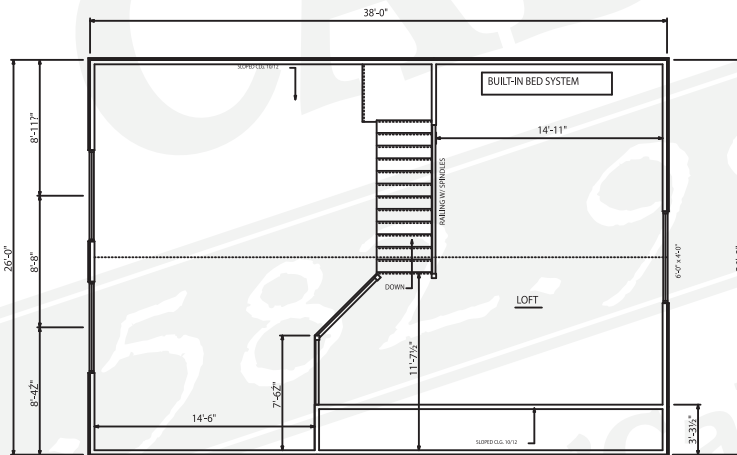

Foundation Plan

FIRST FLOOR PLAN

988 SQ.FT.

LOFT PLAN

355 SQ.FT.

Creative
LOG CABINS
 715.582.9951
 www.CreativeLogCabins.com

Crivitzland Model 1